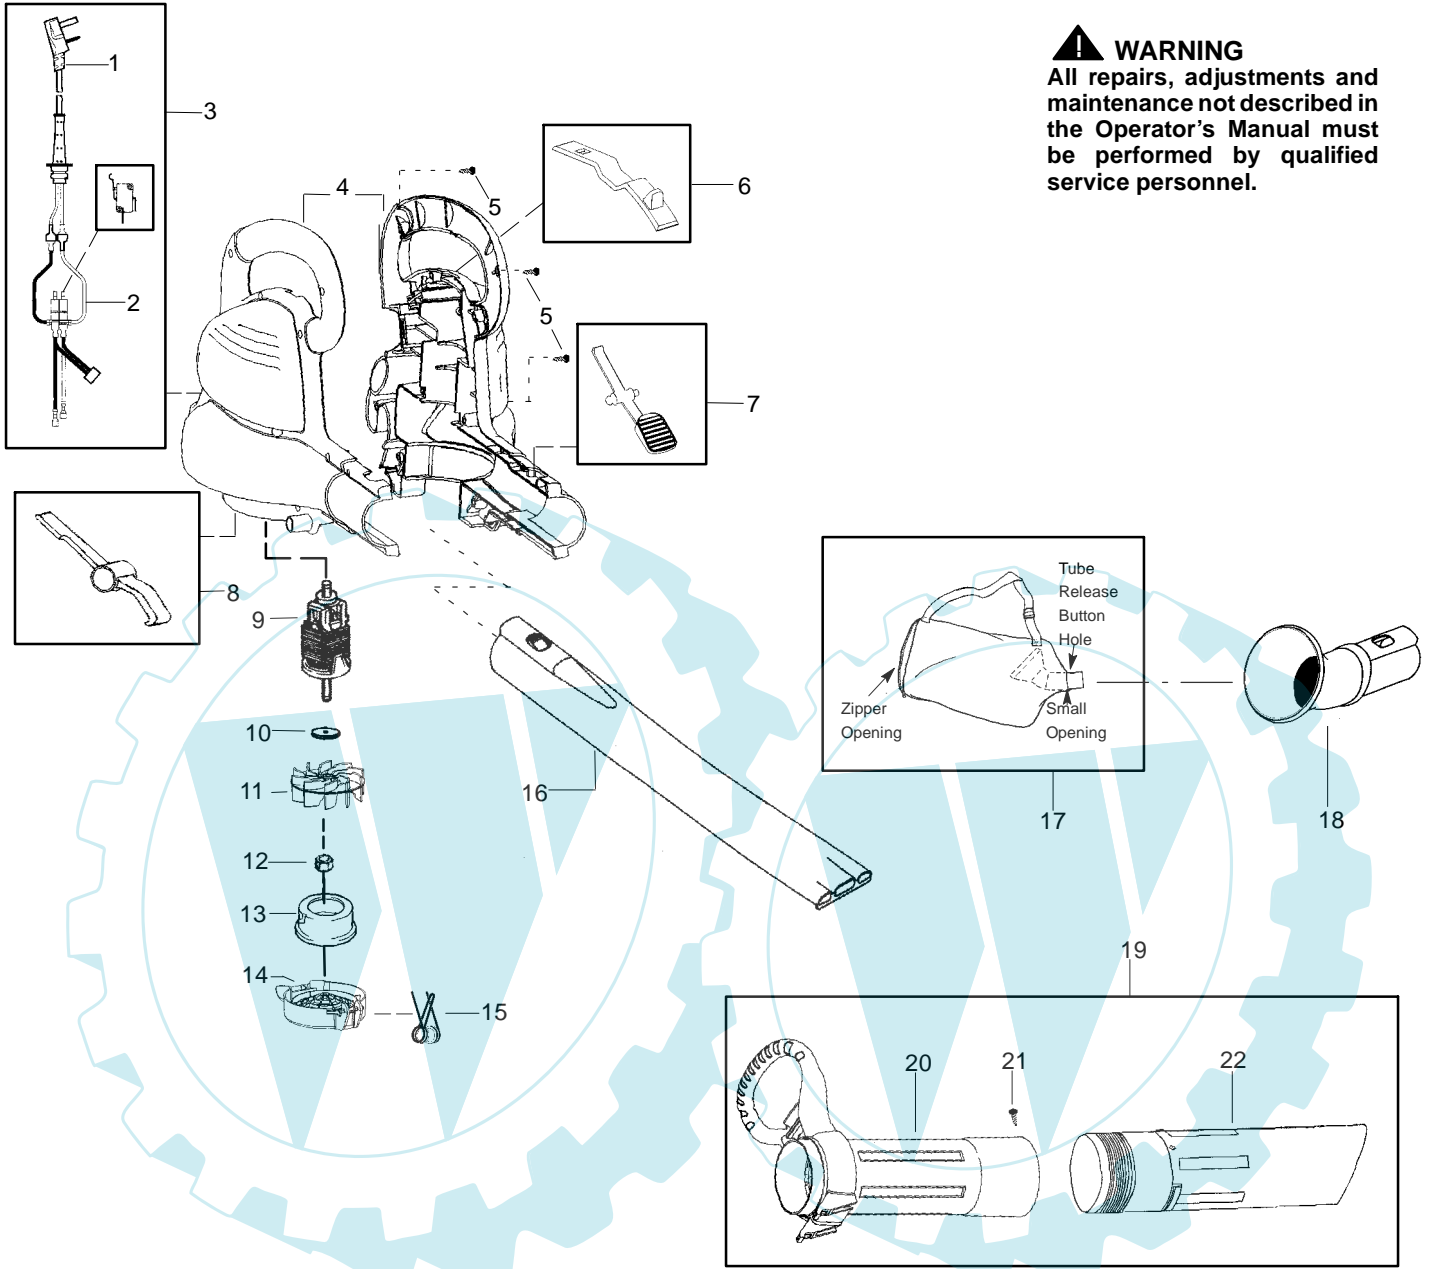

⚠ WARNING
All repairs, adjustments and maintenance not described in the Operator's Manual must be performed by qualified service personnel.

Ref.	Part No.	Description	Ref.	Part No.	Description
1.	530404236	Assy-Cordset	18.	530403769	Tube - Elbow
2.	530404337	Assy-Internal Wire Harness (incl. switch)	19.	530404311	Kit-Upper/Lower Tube w/handle (incl. 20-22)
3.	530404336	Assy. Wiring Harness (incl. 1 & 2)	20.	530071784	Tube - Upper Vac w/handle
4.	530404333	Housing Set (incl. #7)	21.	530402528	Screw
5.	530016120	Screw	22.	530403850	Tube - Lower Vac
6.	530404329	Cover - Switch	Not Shown		
7.	530404275	Button - Tube Latch	530404260	530404260	Manual - Operator's
8.	530404302	Button - Door Latch	530404263	530404263	Decal - Housing Warning
9.	530404262	Assy. Motor	530402236	530402236	Decal - Vac Warning
10.	530403834	Washer	530058681	530058681	Decal - Tube Warning
11.	530403771	Impeller	530402633	530402633	Decal - Screw Warning
12.	530403776	Nut - Impeller			
13.	530403791	Restrictor - Inlet			
14.	530403788	Door - Vacuum Inlet			
15.	530403833	Spring - Door			
16.	530403765	Tube - Blower			
17.	530095599	Assy. - Vac Bag			

✓ = NEW PART NUMBER FOR THIS IPL

* = REFER TO THE SERVICE REFERENCE INDICATED FOR MORE INFORMATION. (LOCATED AT END OF IPL)